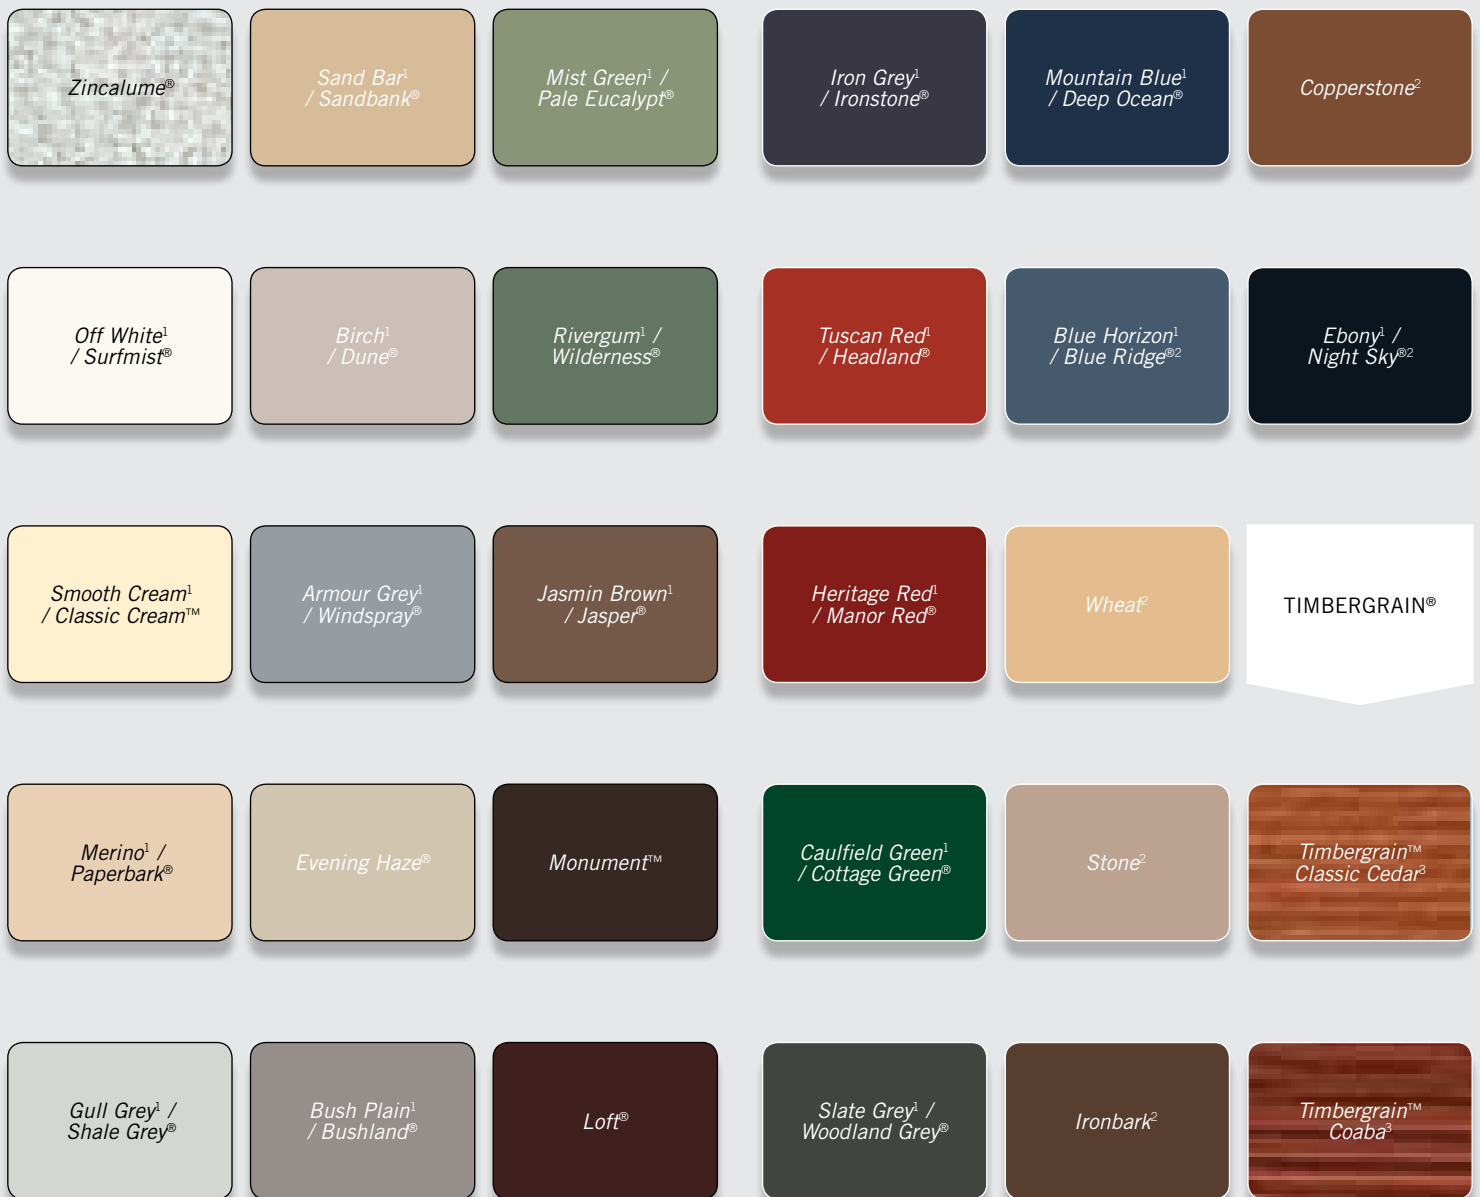

THE COLOUR PALETTE FOR
ALL B&D COLLECTIONS

Colour Range

The colours shown in this guide are as close to the actual colours as the printing process allows and will vary from actual.

For greater colour accuracy, B&D recommends using colour samples which are available on request.

Notes / Information

- 1 Refers to generic industry name.
- 2 Non standard colours. Speak to your nearest B&D office or B&D Accredited Dealer for further information on these colours.
- 3 Timbergrain colours. Speak to your nearest B&D office or B&D Accredited Dealer for further information on these colours. Windows are not available for Timbergrain doors.
- 4 L2 Colours. A surcharge applies to these colours.
- 5 *Zincalume and Copperstone available for the curtain but are not available for the head infill panel. Head infill panel will need to be ordered as a different colour.